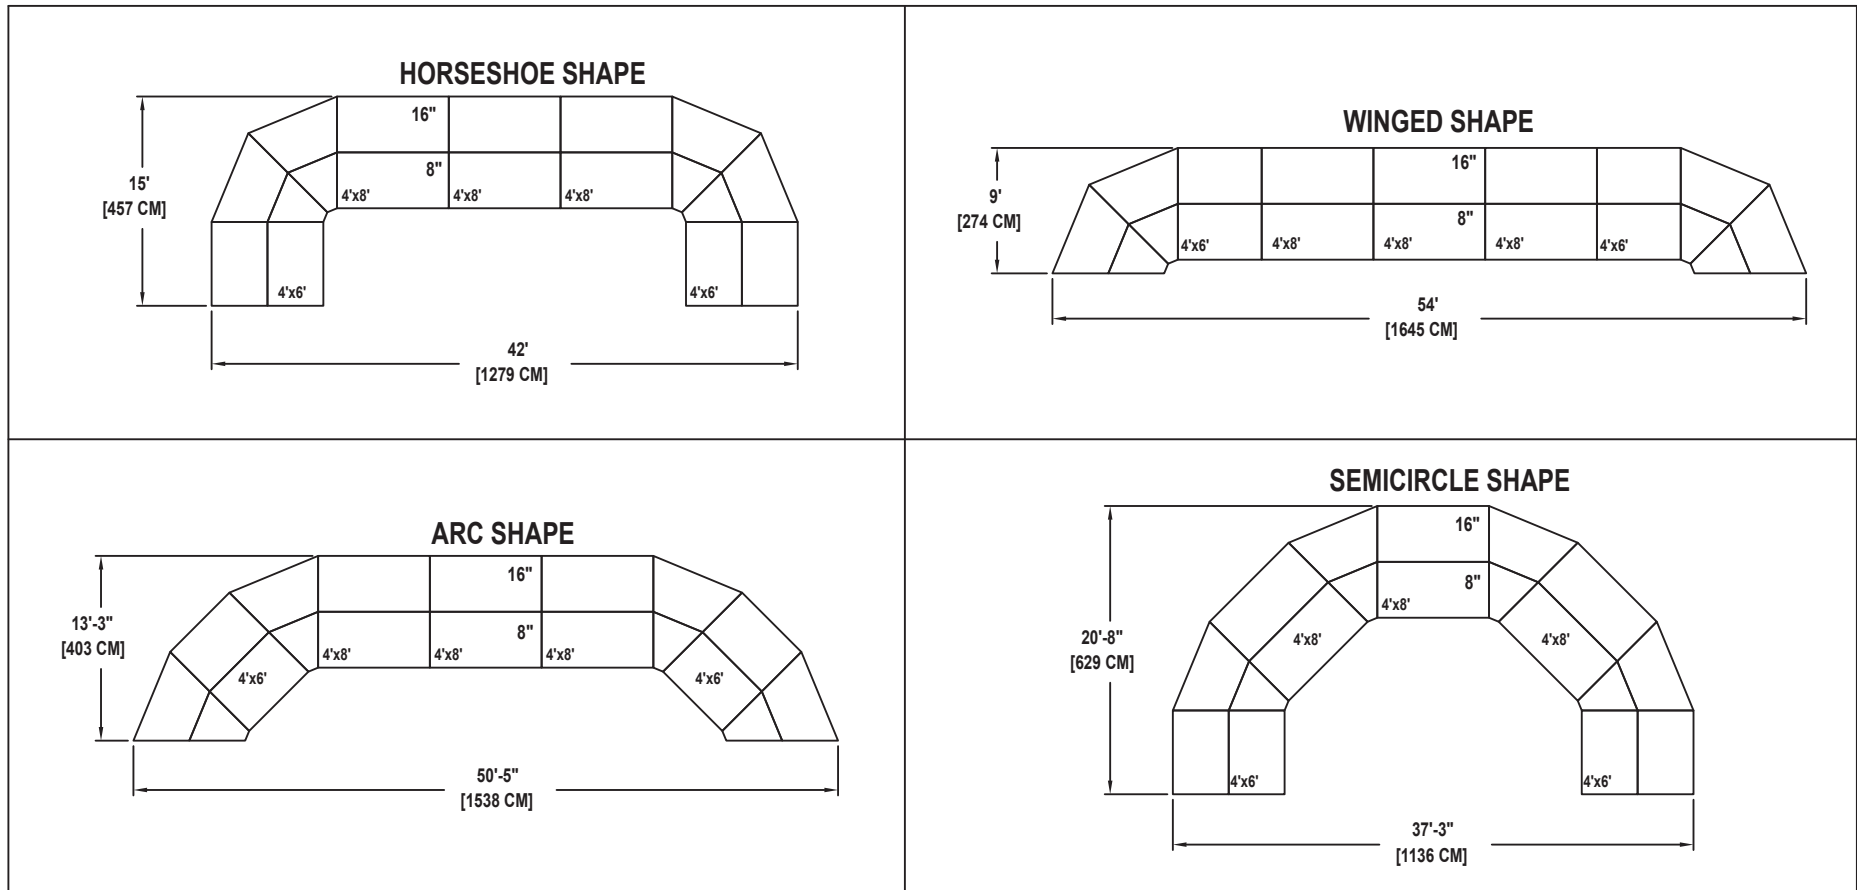

# SEATED BAND / ORCHESTRA RISER SET

NO. 915

SEATING CAPACITY NOT USING THE FLOOR, 38.

SEATING CAPACITY WITH ONE ROW ON THE FLOOR, 49.

SEATING CAPACITY IS BASED ON 32" CHAIR SPACING.

Wenger®

CORPORATION

Wenger®

JRCLANCY

GEARBOSS®

Drawing 100A309\_C  
Sheet 27 of 40